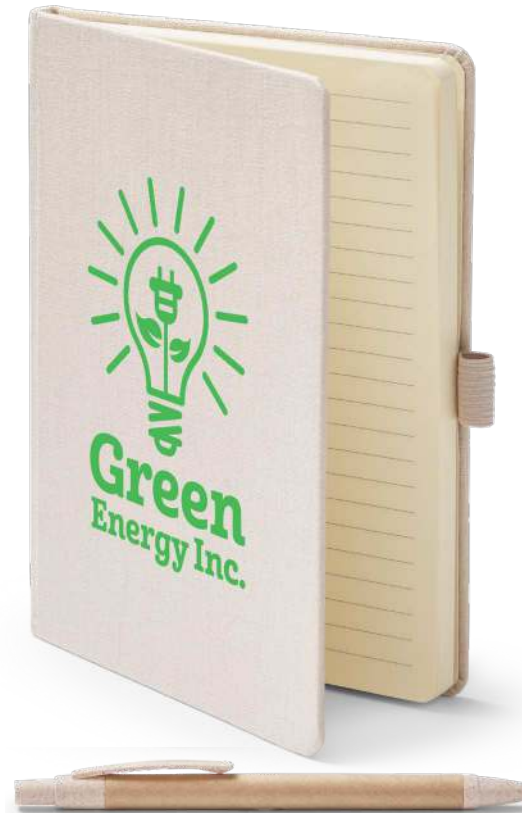

New!

EC9800 Econscious Hemp Journal and Pen

- Hard cover Hemp journal.
- 80 sheets of 70 GSM beige wide-ruled recycled paper, matching elastic closure and elastic pen loop.
- Includes a Kraft paper barrel pen with ABS and Wheat Straw clip and black ink.