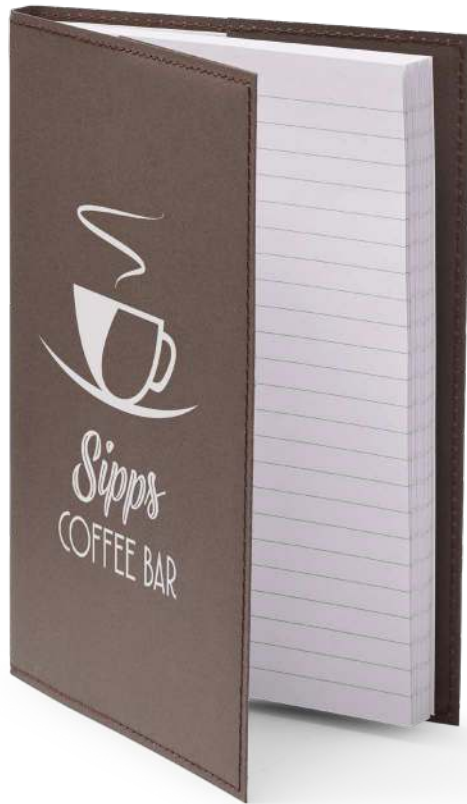

Item Size: 5.625"w x 8.25"h x 0.625"d

Std Imprint: Deboss, 2"w x 2.5"h

Minimum order quantity: 25

Prices as low as
CDN \$19.98 (c)

MAKE YOUR BRAND THE COVER STORY

econscious 

New!

EC9801 Econscious Coffee Refillable Journal