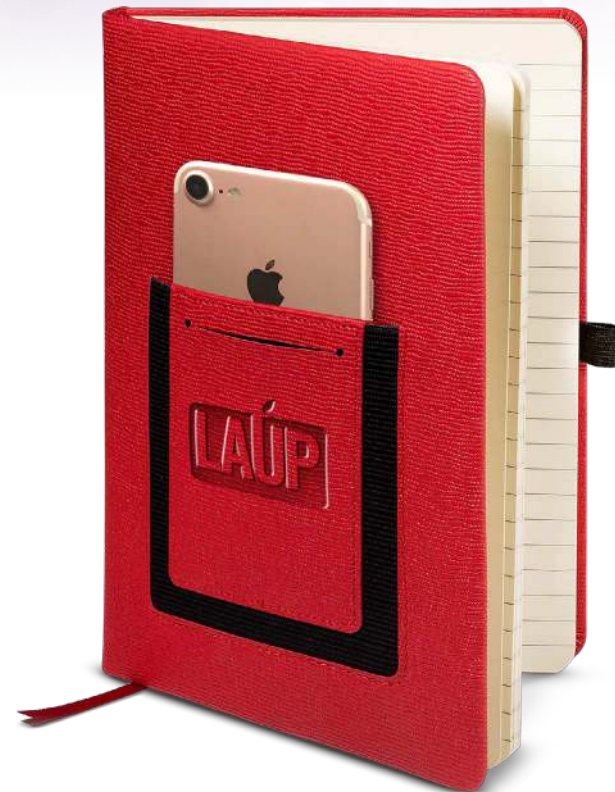

primeplus

LG-9386 Roma Journal with Phone Pocket

- Journal from our Roma collection with textured Thermo PU cover featuring elastic Smartphone pocket on front cover.
- Includes approx. 80 ruled sheets of 80g cream paper.
- Features elastic pen holder (pen sold separately) and ribbon bookmark.
- Front Smartphone pocket measures approx. 3.5"w x 4"h (fits most Smartphones).
- Document pocket on inside back cover.

Item Size: 5.625"w x 8.25"h x 0.625"d

Std Imprint: Deboss, 2"w x 2.5"h

Minimum order quantity: 25

Prices as low as
CDN $19.98 (c)