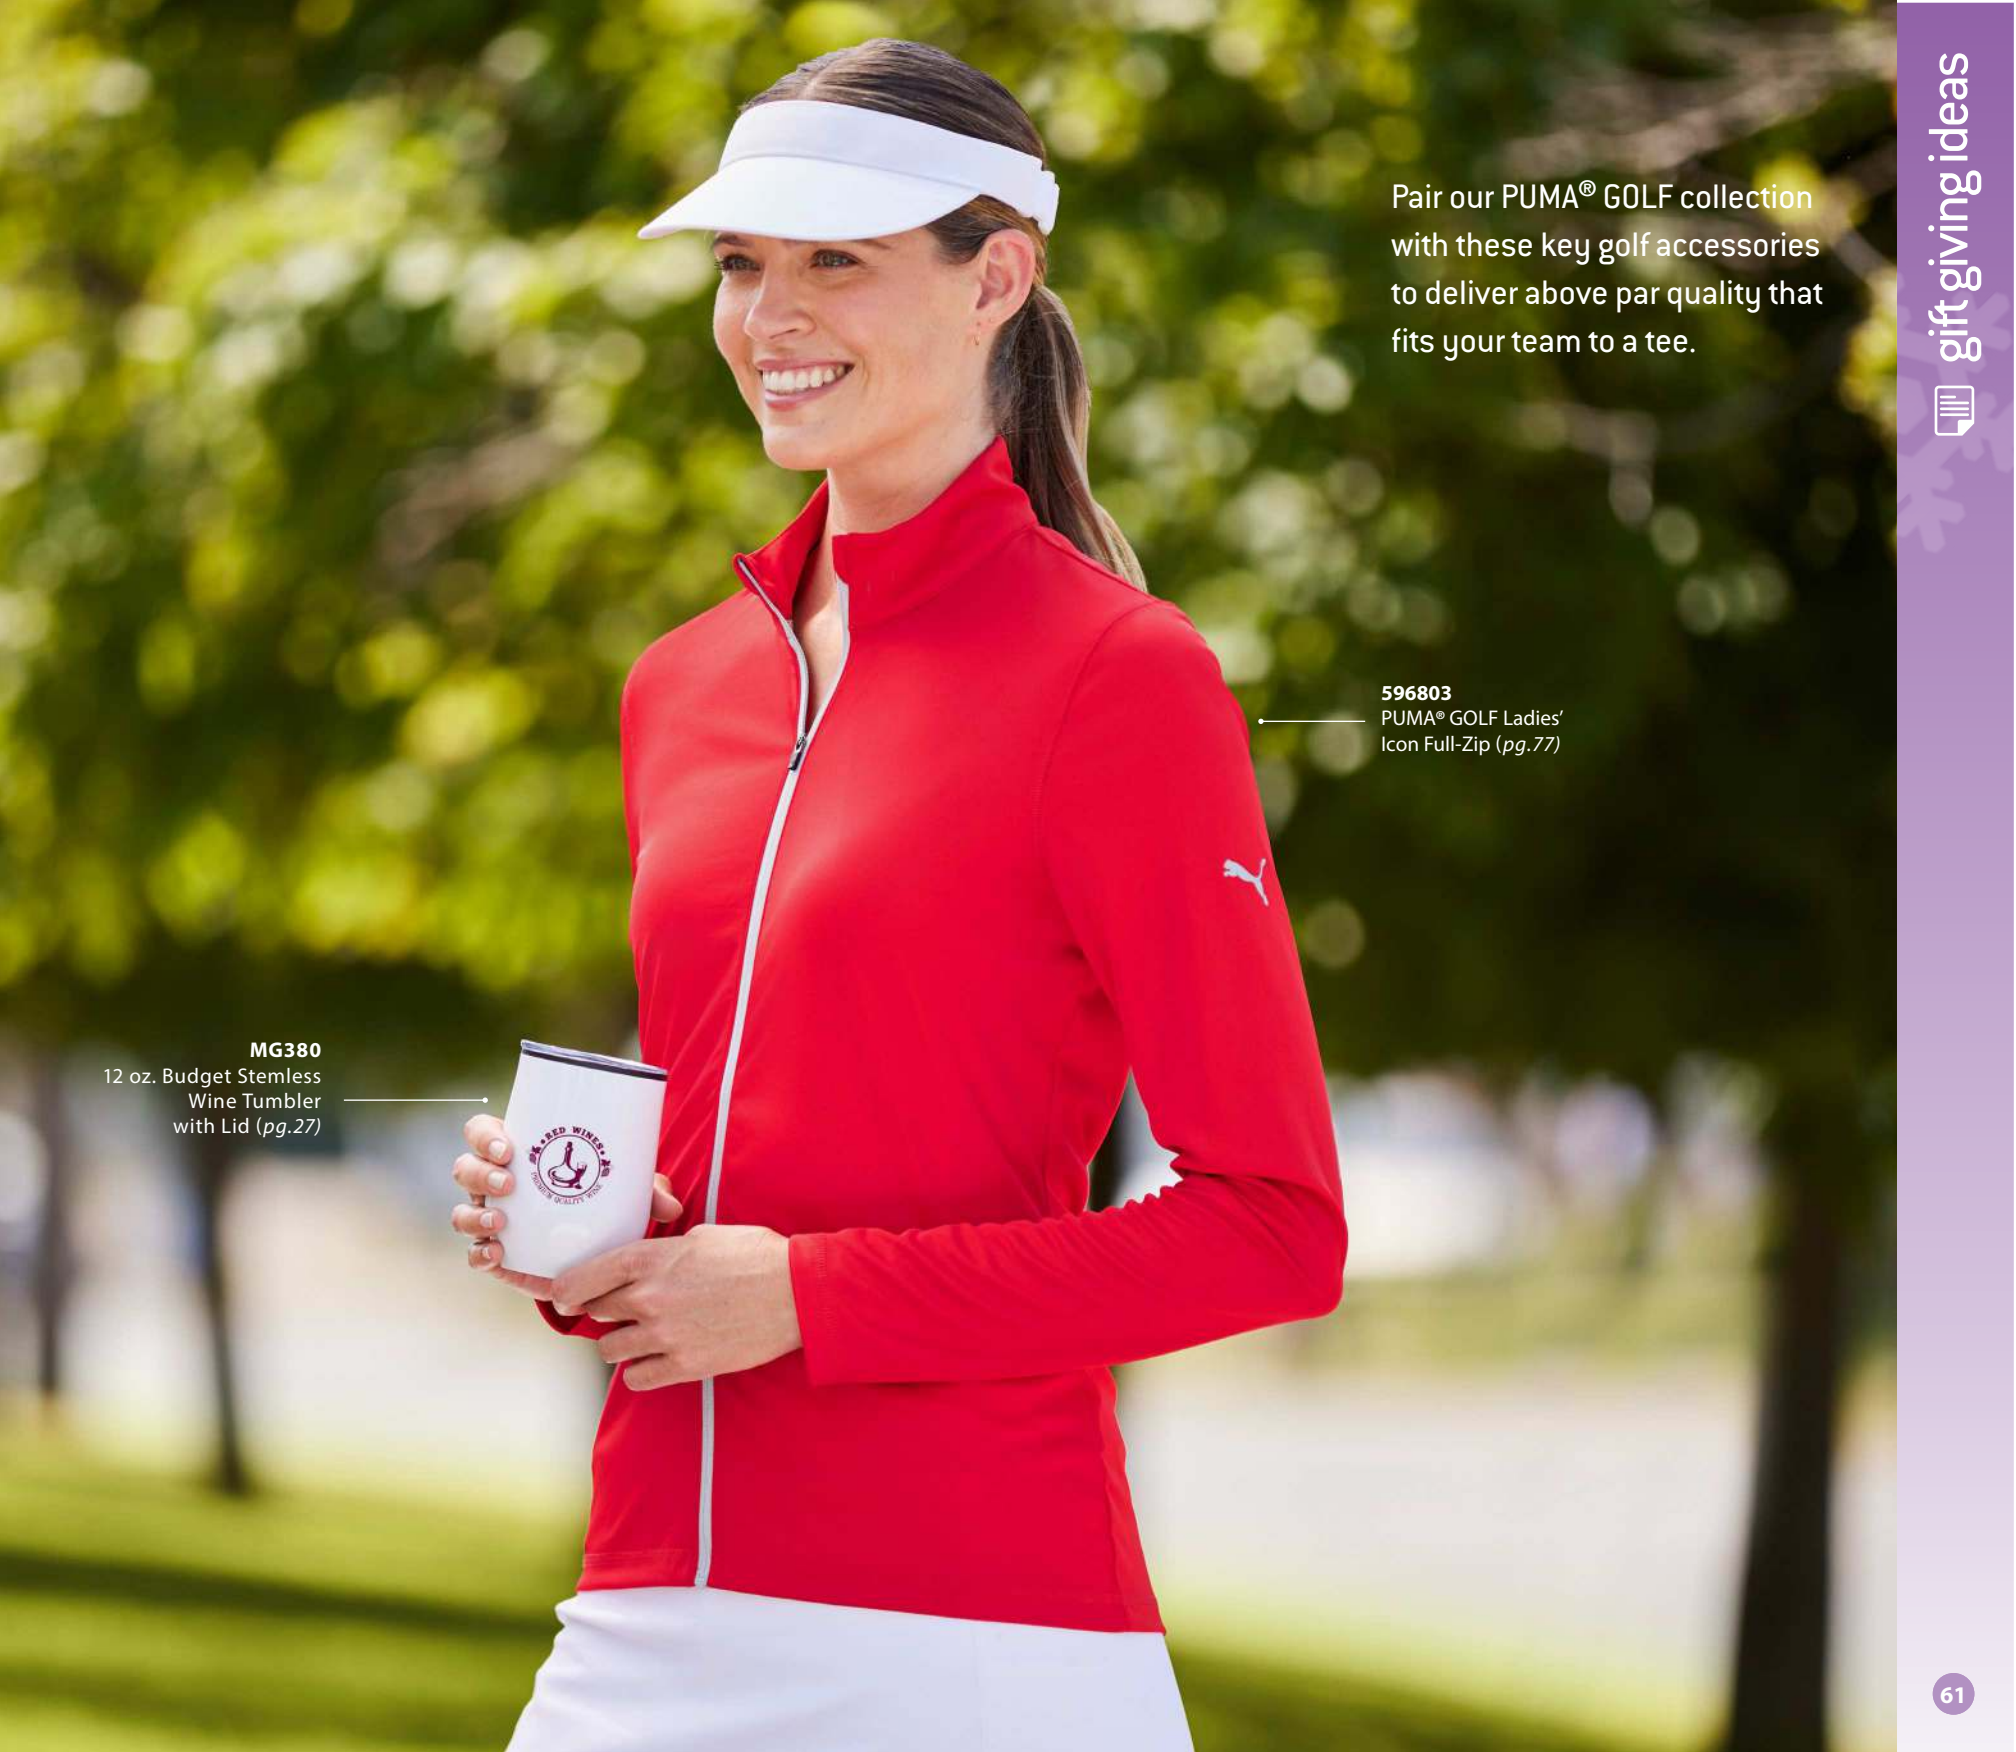

Pair our PUMA® GOLF collection with these key golf accessories to deliver above par quality that fits your team to a tee.

596803
PUMA® GOLF Ladies' Icon Full-Zip (pg.77)

MG380
12 oz. Budget Stemless Wine Tumbler with Lid (pg.27)