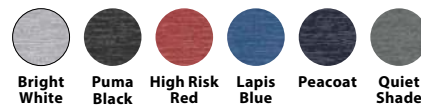

primeplus

596801 PUMA® GOLF Men's Icon Heather Polo $65.00 (C)

- 100% Polyester.
- Moisture-wicking.
- Mechanical stretch.
- Space-dyed heather fabric.
- Three-button placket.
- Ultra-lightweight.

Item Size: S, M, L, XL, 2XL, 3XL, 4XL