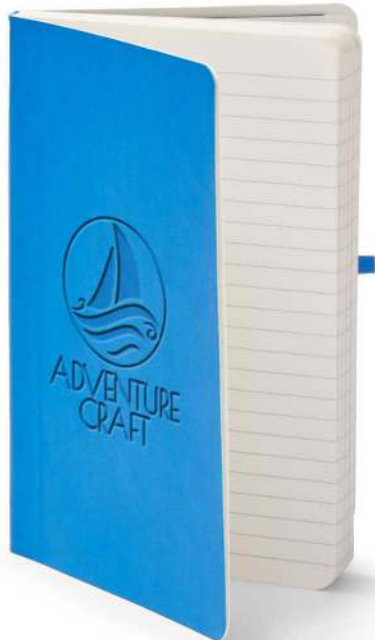

Prices as low as
CDN \$20.50 (c)

LIGHT-UP
YOUR-LOGO

stationery

Stay on top of your to-dos with our customizable pens, padfolios, journals and more.

CE090
CORE365®
Soft Cover Journal & Stylus Pen

CORE365

New!
CE090 CORE365® Soft Cover Journal and Stylus Pen

- Gift set combines our CE050 CORE365® Soft Cover Journal and our CE052 Rubberized Aluminum Click Stylus Pen.
- Journal features soft faux Leather cover, 96 cream wide-ruled pages with colour-matching elastic closure, elastic pen loop and ribbon bookmark.
- The pen is a retractable Aluminum ballpoint with Chrome accents and Matte Rubber coating. Black, medium-point ink.

Item Size: Notebook: 5.25"w x 8.25"h x 0.5"d; Pen: 5.75"l

Std Imprint: Notebook: Deboss, 3"w x 3"h (Optional Jumbo Deboss and Silk Screen available for a fee. Modified imprint area for Jumbo Deboss orders: 4"w x 7"h); Pen: Laser Engrave, 1.5"w x 0.25"h